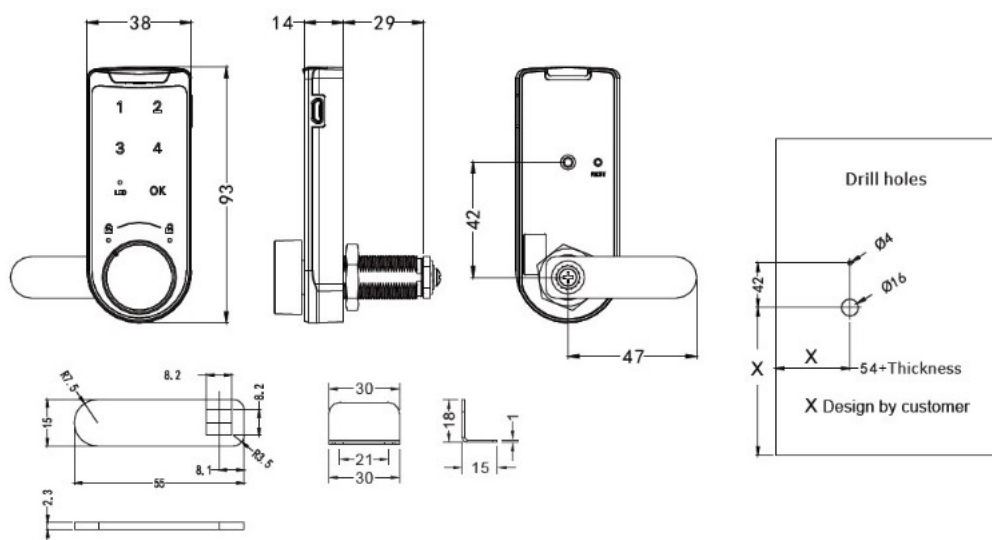

PRODUCT SHEET

Description:

Elec. Combination Cam Lock, "Marc", Public, Silver/Black Body, Incl. Striking Plate & Straight Cam Plate CE: 47mm, (Battery CR2032 Not Included) - Download Userguide, From www.siso.dk

Item number:

14.60.390-0

Units	Box	Carton	HS Code	Barcode
Pcs.	1	50	8301300000	
				5704866479608

SISO A/S

Mileparken 11
DK-2740 Skovlunde
Denmark
VAT: DK 24786013

Phone +45 45 830 900

www.siso.dk
siso@siso.dk